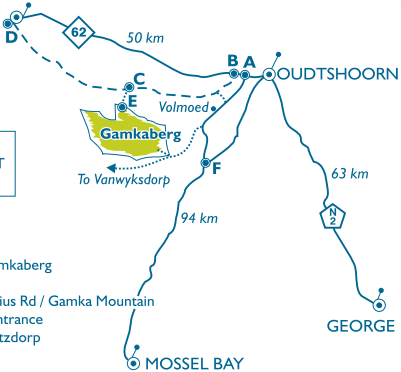

CALITZDORP

— TAR

- - - CEMENT

..... DIRT

ROAD SIGNS ●

A Volmoed

B Warmbad / Gamkaberg

C Gamkaberg

D Andries Pretorius Rd / Gamka Mountain

E Gamka main entrance

F Volmoed / Calitzdorp